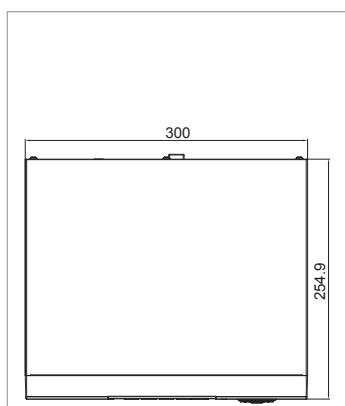

AHD H.264 DVR

4/8/16CH 1080P/720P/960H AHD 錄放影機

HS-AHR400B/HS-AHR800B/HS-AHR610B

HS-AHR400B/HS-AHR800B

HS-AHR610B

Dimension Unit : mm

HS-AHR400B/HS-AHR800B

HS-AHR610B